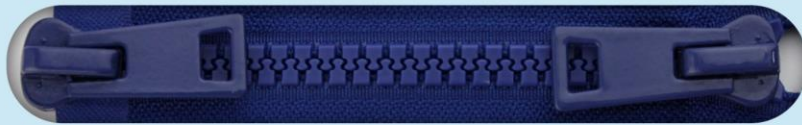

ABS-P-18-007

5# 树脂拉链勾牙镀银闭口金属上下止
5# Plastic zipper hook teeth shiny silver metal end O/E

ABS-P-18-008

5# 树脂拉链强力牙闭口金属上下止
5# Plastic zipper intensified teeth metal ends C/E

ABS-P-18-009

5# 树脂拉链七彩牙双开 5# Plastic zipper colorful teeth 2 ways O/E

ABS-P-18-010

8# 树脂拉链双开 8# Plastic zipper 2 ways O/E

ABS

拉链实样册 ZIPPER COLLECTION

ABS-P-18-011

5# 树脂拉链长城牙镀金开口
5# Plastic zipper China Great-wall teeth shiny gold O/E

ABS-P-18-012

5# 树脂拉链双色玉米牙
5# Plastic zipper two colored corn teeth O/E

ABS-P-18-013

5# 树脂拉链子弹牙O型双闭口
5# Plastic zipper bullet-shaped teeth 2 ways O-type C/E

ABS-P-18-014

8# 树脂拉链玉米牙双色开口
8# Plastic zipper two colored corn teeth O/E

ABS-P-18-015

5# 树脂拉链心形牙镀银闭口 5# Plastic zipper heart shape shiny silver